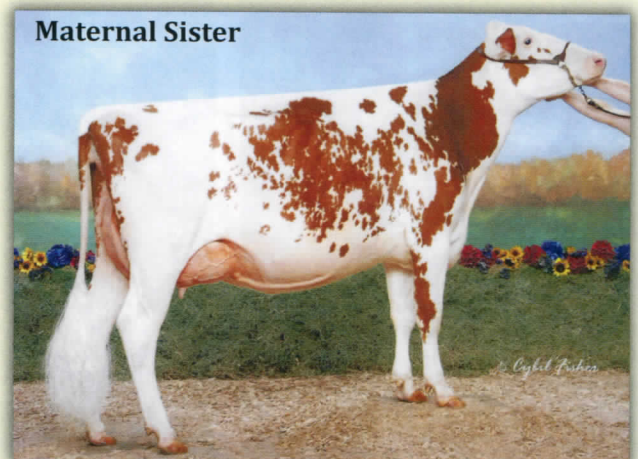

Our Loss ~ Could Be Your Gain

Consigning 2 More Super Heifers This Fall From Our Best Cow Families

OVALTOP PICOLO SANDY-RED-ET (2E-90)
4-02 2x 365 31,320 3.6 1125 3.1 956
LTD: 129,921 3.7 4736 3.1 3991

OVALTOP BARBWIRE SPARK-RED (VG-87 @ 2-05)
2-01 2x 336 21,270 4.2 899 3.2 689
2015 R&W All-American Spring Heifer Calf
1st Jr. 3-Yr-Old All-American Nat'l. Jr. Show 2018

Selling OVALTOP HEZTRY SPARKLE-RED

Fresh 9/13/18

Gr-Dam: Ovaltop Rubens Sadie (2E-92)

8-10 2x 365 33,320 3.8 1262 3.2 1050

Next 8 dams VG[2] & EX[6] in Hanover-Hill FM Sallie-ET (2E-94) family.

OVALTOP SID MARY-TW (VG-87)
5-09 2x 263 21,553 5.3 1146 3.3 707
LTD: 86,458 4.9 4,569 3.3 2,860