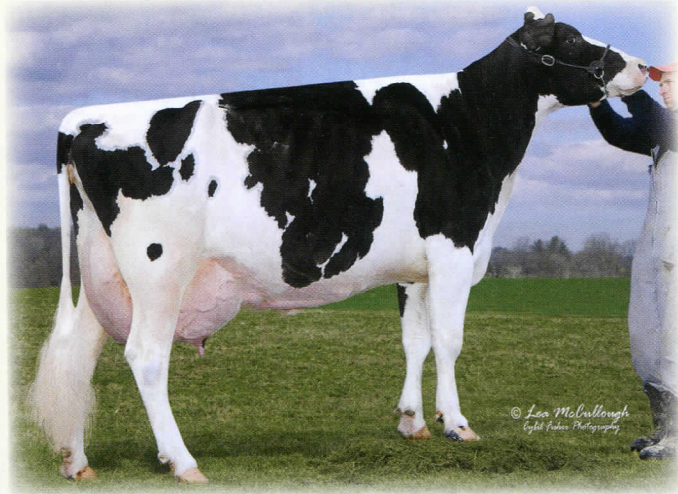

Very Special Consignments

To the Dairy Fashions Sale - Cobleskill College - April 6th

Selling 2 Special "Roxy's"

Selling R&W Sept. Show Calf

JON-LU ADVENT RONA-RED-ET (EX-90 @ 3y)

2-02 2x 365 29,060 4.3 1239 3.1 914

3-08 2x 120 13,333 4.2 555 3.1 407 (Inc.)

Selling is Rona's R&W daughter by Reality born 9/13/12 & backed by 9 generations of EX dams, including *Queen of the Breed* - Citation Roxy (4E-97-GMD).

Fresh Gr-Daughter Sells

MS RIDGEDALE ROXY CLAR (2E-92)

5-02 2x 365 33,410 4.1 1372 3.0 1015

Selling **Ovaltop Sanchez Roxy Cecil**, just fresh with 1st calf in March. Her dam is a VG-86 Dundee daughter with 2-02 2x 338 24,620 3.0 741 3.0 738. Next 7 dams all Excellent including Citation Roxy.

Her Durham Daughter Sells

OVALTOP OUTSIDE LUE-ET (2E-93)

7-11 2x 365 31,190 4.3 1346 2.9 907

Lifetime: 165,430 4.0 6544 3.0 4961

Selling **Ovaltop Durham Lorna-ET**, fresh in March with 1st calf. Her full sister is VG-87, 2y with 2-05 2x 317 25,350 3.2 802 2.9 730.