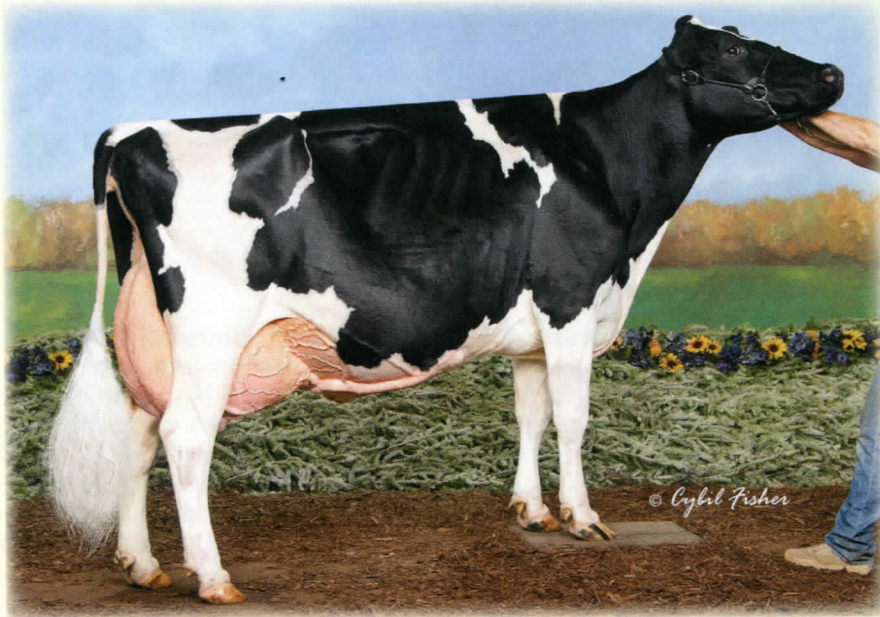

Ovaltop's Best Three Females

Honorable Mention All-New York ~ 2016

1st - Central NY Holstein Show

2nd - PA-All American Holstein Show

3rd - NY Spring Show & NY State Fair Show

OVALTOP DUNDEE ESTER (2E-94)

High Honorable Mention All-NY 150,000-Lb. Cow

5-04 2x 313 29,567 4.1 1215 2.9 846

6-03 2x 365 31,554 3.6 1138 2.9 921

LTD: 167,448M 6,331F 4,876P

Daughters by Goldwyn.

1st 150,000-Lb. Cow - Central NY Holstein Show; 2nd O-H-M Holstein Show; 3rd NYS Fair; & 4th PA-All American Show